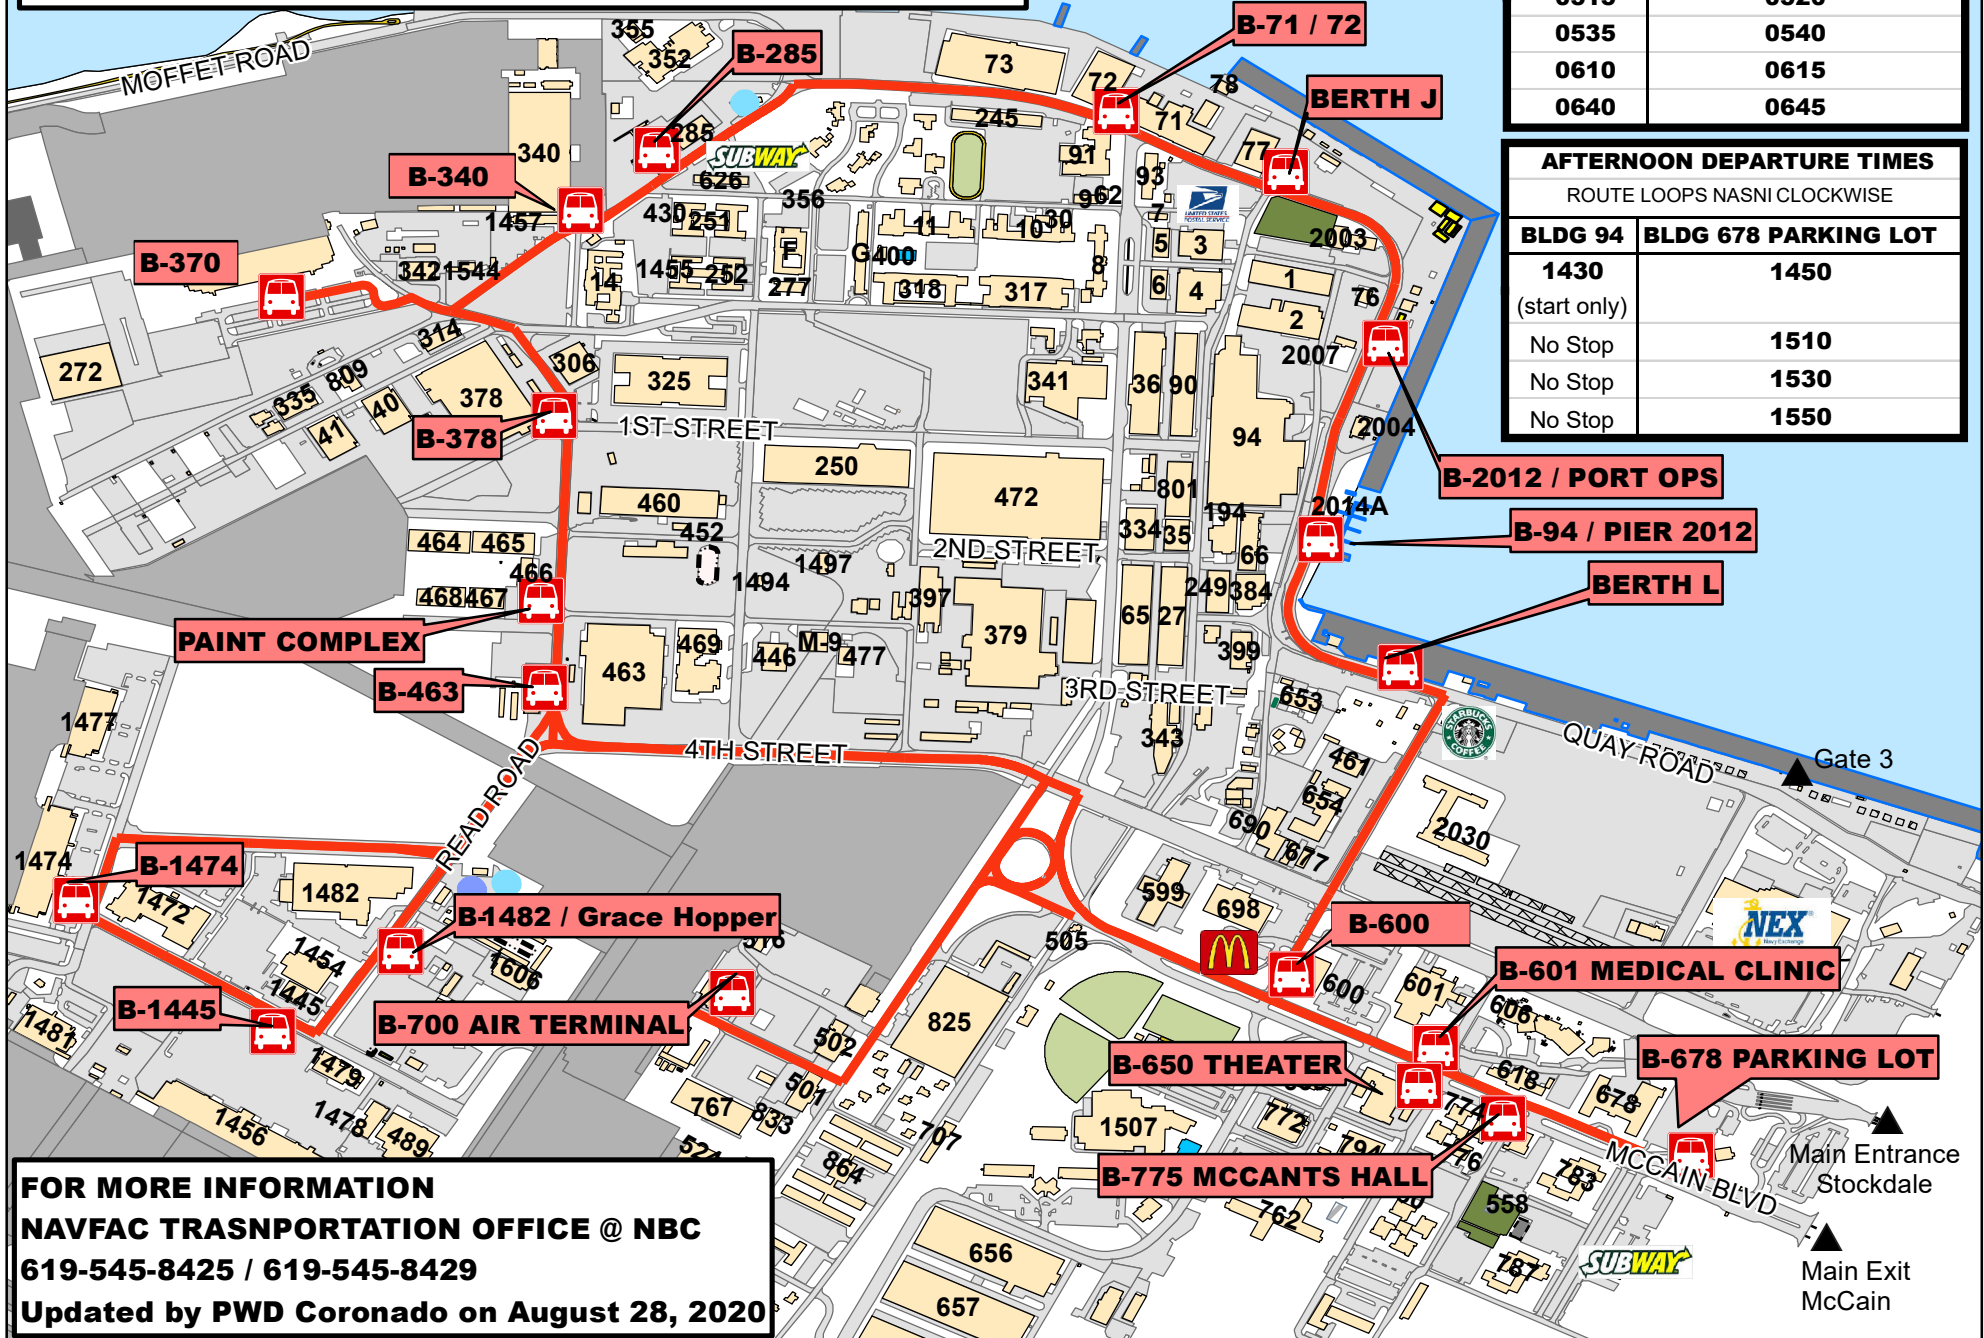

NORTH ISLAND BUS SHUTTLE GUIDE

RUNS MONDAY THROUGH FRIDAY

MORNING DEPARTURE TIMES	
ROUTE LOOPS NASNI COUNTER-CLOCKWISE	
THEATER	BLDG 678 PARKING LOT
0515	0520
0535	0540
0610	0615
0640	0645

AFTERNOON DEPARTURE TIMES	
ROUTE LOOPS NASNI CLOCKWISE	
BLDG 94	BLDG 678 PARKING LOT
1430 (start only)	1450
No Stop	1510
No Stop	1530
No Stop	1550

FOR MORE INFORMATION
NAVFAC TRANSPORTATION OFFICE @ NBC
619-545-8425 / 619-545-8429
Updated by PWD Coronado on August 28, 2020

Main Entrance
 Stockdale
 Main Exit
 McCain