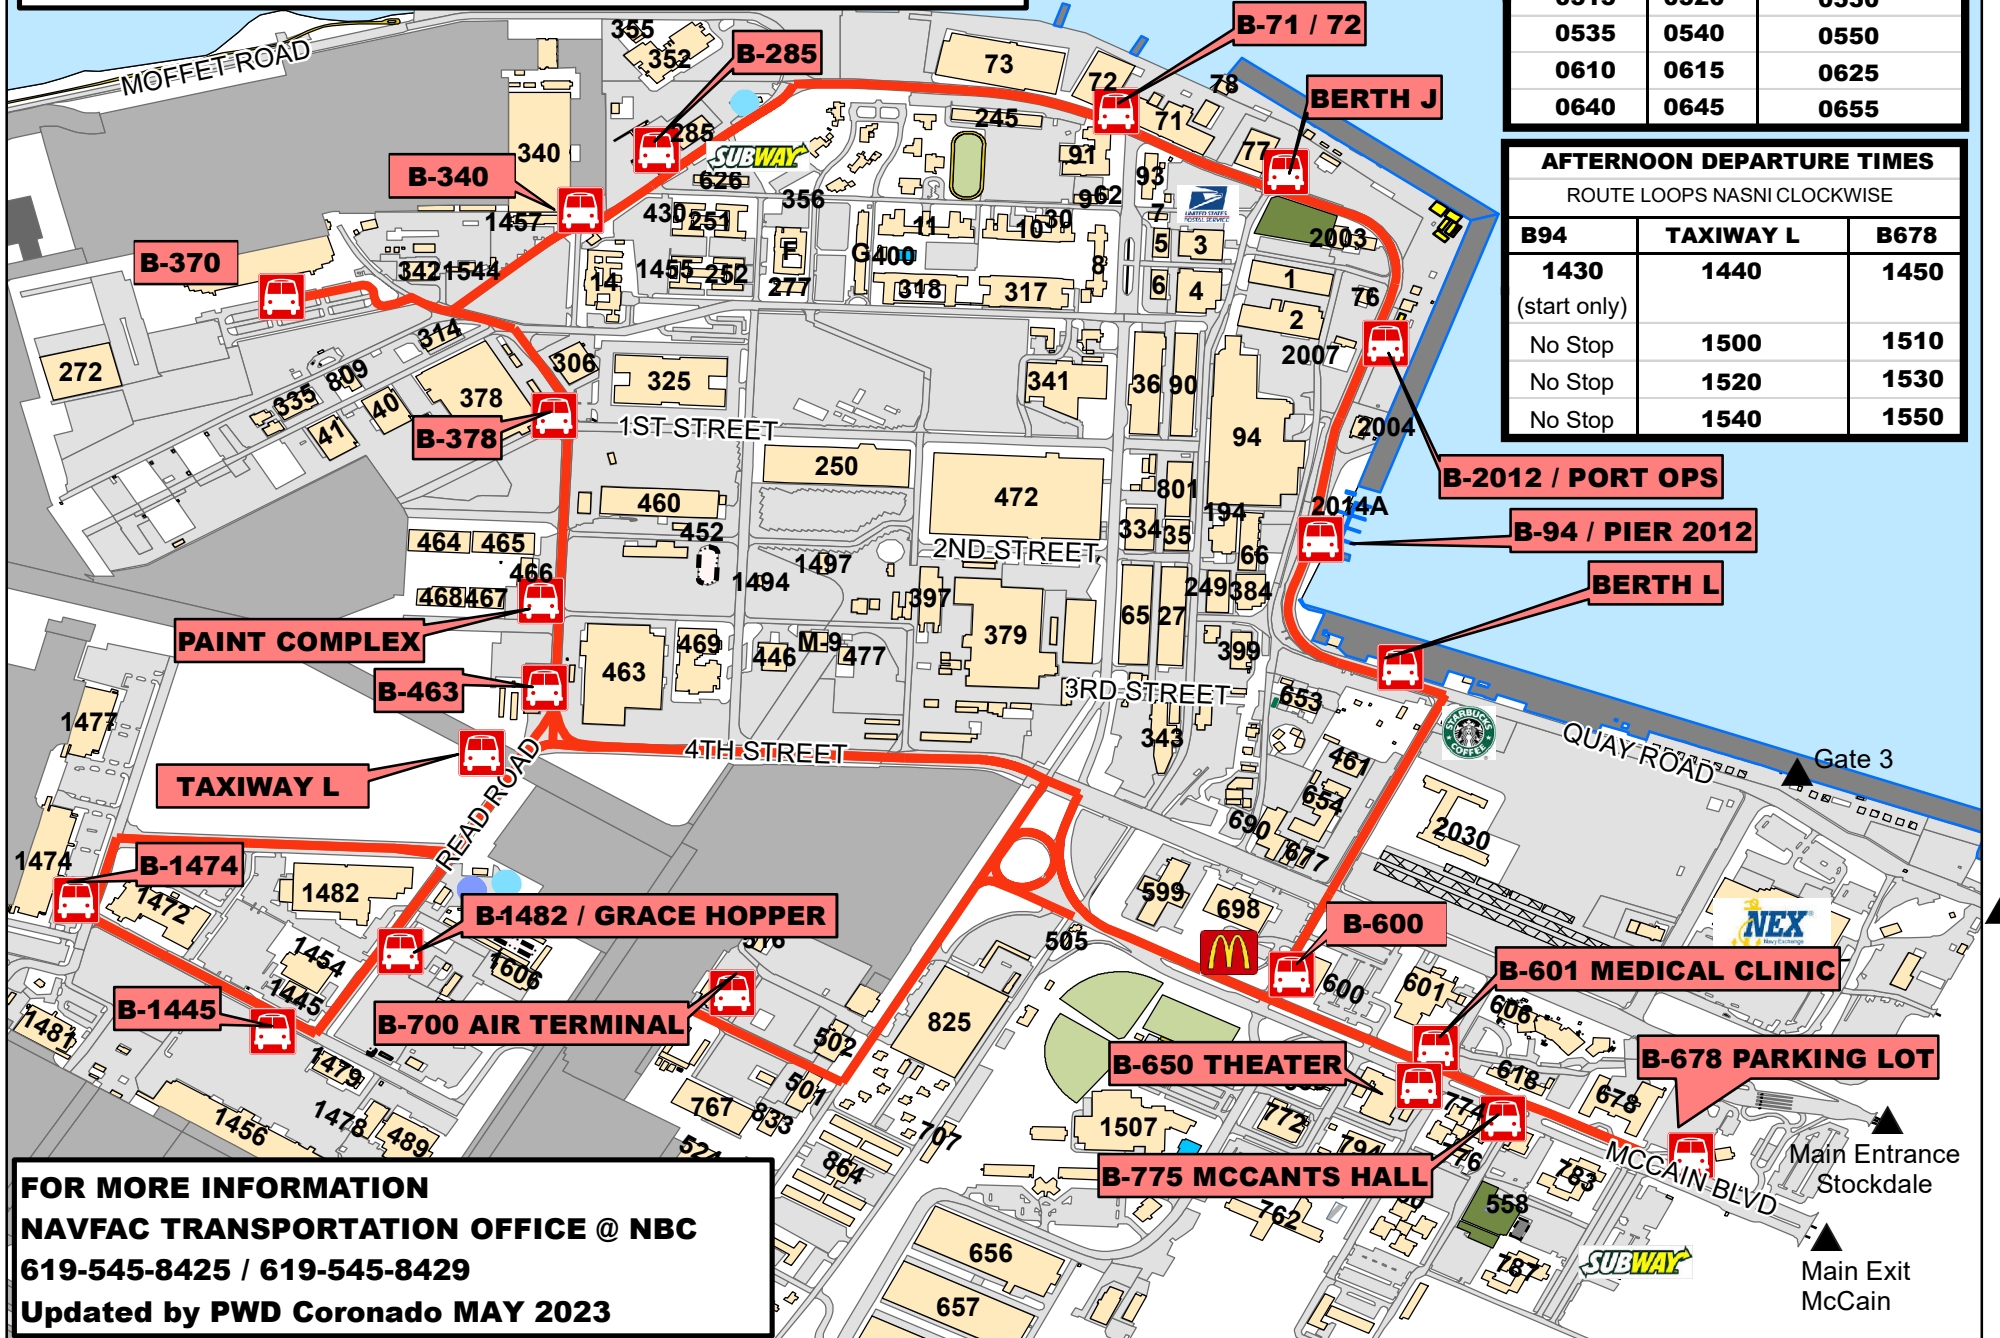

# NORTH ISLAND BUS SHUTTLE GUIDE

## RUNS MONDAY THROUGH FRIDAY

| MORNING DEPARTURE TIMES             |      |           |
|-------------------------------------|------|-----------|
| ROUTE LOOPS NASNI COUNTER-CLOCKWISE |      |           |
| THEATER                             | B678 | TAXIWAY L |
| 0515                                | 0520 | 0530      |
| 0535                                | 0540 | 0550      |
| 0610                                | 0615 | 0625      |
| 0640                                | 0645 | 0655      |

| AFTERNOON DEPARTURE TIMES   |           |      |
|-----------------------------|-----------|------|
| ROUTE LOOPS NASNI CLOCKWISE |           |      |
| B94                         | TAXIWAY L | B678 |
| 1430<br>(start only)        | 1440      | 1450 |
| No Stop                     | 1500      | 1510 |
| No Stop                     | 1520      | 1530 |
| No Stop                     | 1540      | 1550 |

**FOR MORE INFORMATION**  
**NAVFAC TRANSPORTATION OFFICE @ NBC**  
**619-545-8425 / 619-545-8429**  
**Updated by PWD Coronado MAY 2023**