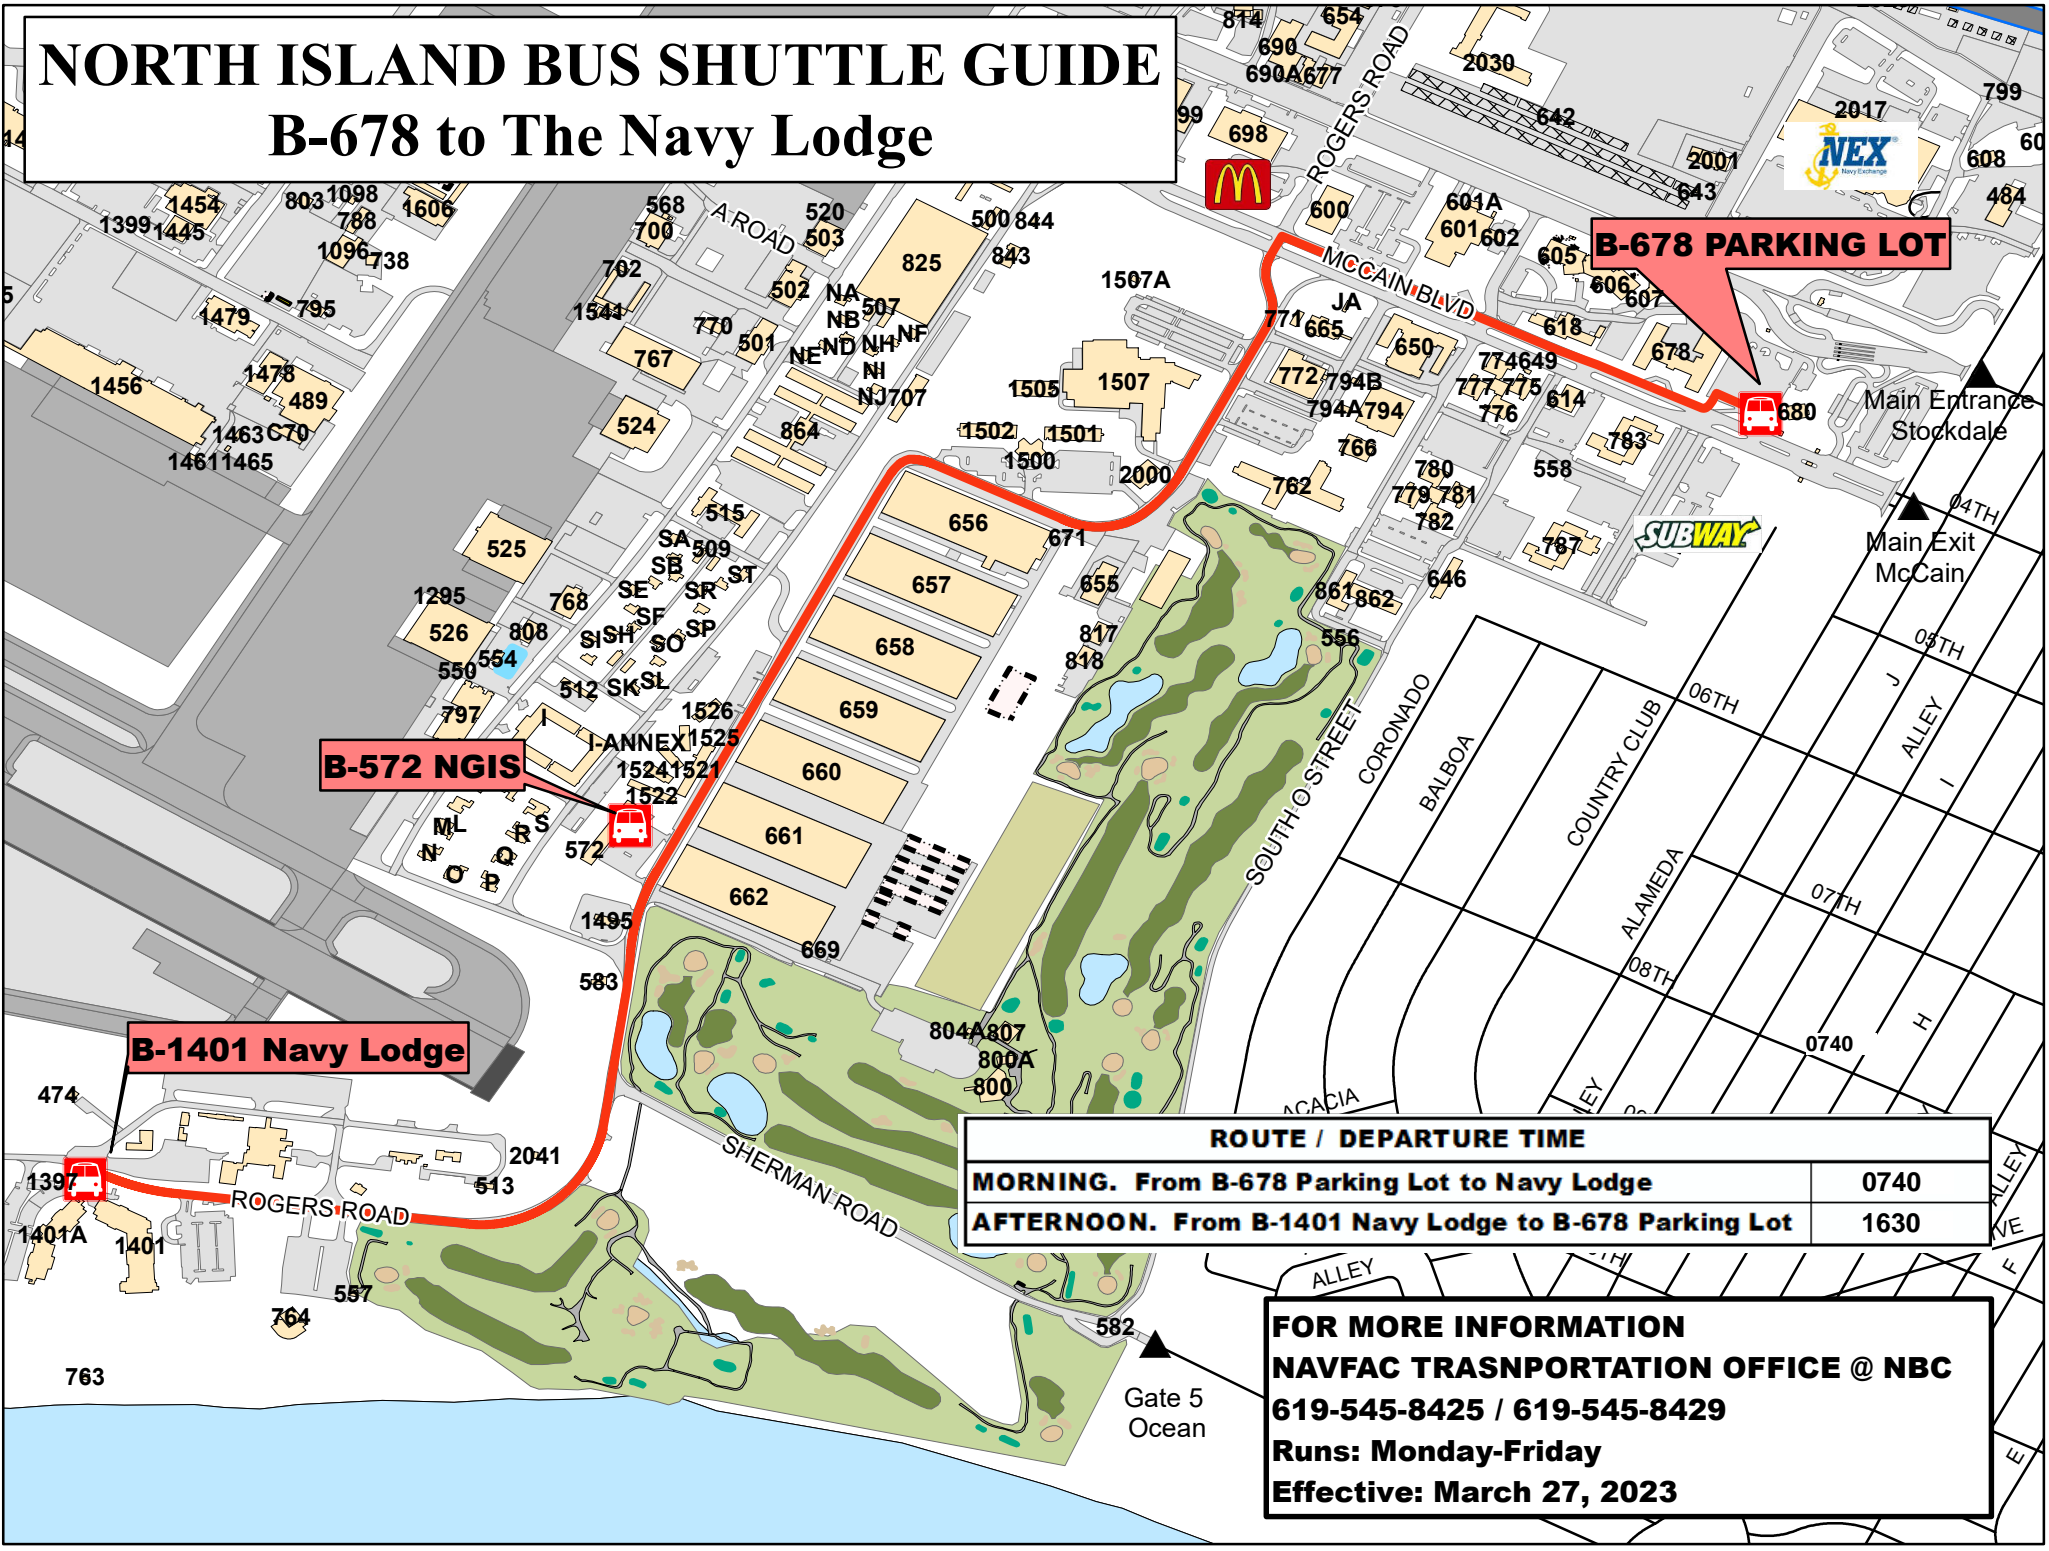

NORTH ISLAND BUS SHUTTLE GUIDE

B-678 to The Navy Lodge

ROUTE / DEPARTURE TIME	
MORNING. From B-678 Parking Lot to Navy Lodge	0740
AFTERNOON. From B-1401 Navy Lodge to B-678 Parking Lot	1630

FOR MORE INFORMATION
NAVFAC TRANSPORTATION OFFICE @ NBC
619-545-8425 / 619-545-8429
Runs: Monday-Friday
Effective: March 27, 2023